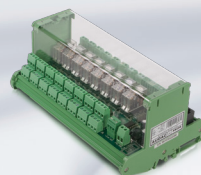

One System, Endless Possibilities

AUDAC presents the R2, a powerful multi-zone audio matrix that allows you to combine 8 zones with up to 27 inputs. But there's more:

This fully programmable matrix can be controlled through intuitive apps and control panel interfaces.

www.audac.eu/R2

R2 Remote App

DW5065

APM-Series Paging Tables
Programmable chime and multi-voice file.
Fully customizable buttons for limitless functionality.

ARU-series Relay groups
100V, low impedance & line level signals
Allows your APM table to control audio and other appliances.