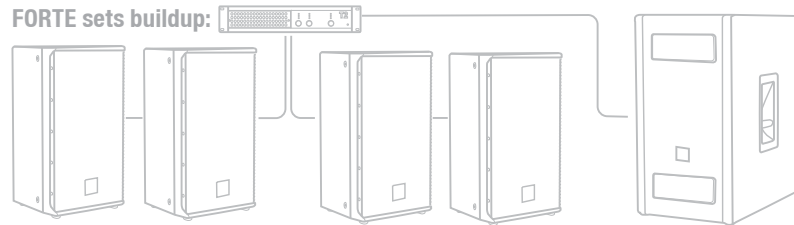

- + Triple Channel Power amplifier with adjustable active crossover.
- + 300Watt RMS Bass Cabinet
- + PX110 2-way speakers for 175W RMS each.
- + 4xPX110 (in black only FORTE1000/B), one SX412 and T2 amplifier