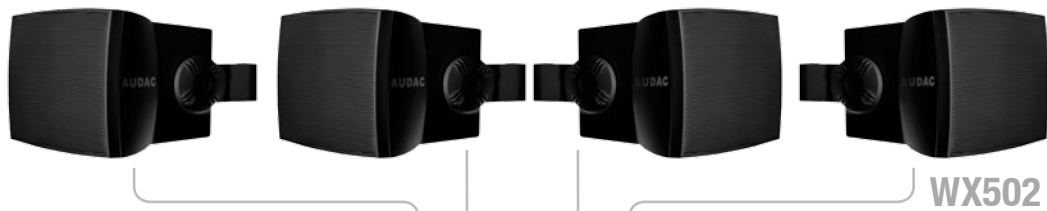

CONGRESS 400 For Serious Business

This elegant combination is recommended for meeting rooms, board rooms, small places of worship and for placing next to flatscreens or projection screens.

- + Active Bass cabinet with Class H 600W RMS amplifier
- + Two 120W column speakers at 8 Ohm.
- + 3 step limiter for a virtually indestructible system
- + internal active crossover network.
- + external volume control through CAT5 (optional AUDAC VC4008)
- + 1 SX408A and 2 Axir Column Speakers (in black /B or white /W)

Friesland foods HQ boardroom runs on Audac

AUDAC

WX502

SX408A

FESTA 400

The best bar in town

The FESTA400 combination is the ideal solution for smaller indoor applications where music is the key element, such as cafés, bars, pubs or restaurants. They combine the advanced SX408A cabinet with four WX502 satellite speakers.

- + Active Bass cabinet with Class H 600W RMS amplifier
- + Four 2-way 50W satellite speakers
- + 3 step limiter for a virtually indestructible system
- + internal active crossover network.
- + external volume control through CAT5 (optional AUDAC VC4008)
- + 1xSX408A and 4 WX502 (available in black FESTA400/B only)

PX108

SX12

FESTA 500

Makes the pub come alive

The FESTA500 set is recommended to be used in medium fixed indoor applications such as medium sized pubs, clubs and dance cafés. It is also possible to expand this system to have a more widespread sound for larger applications.