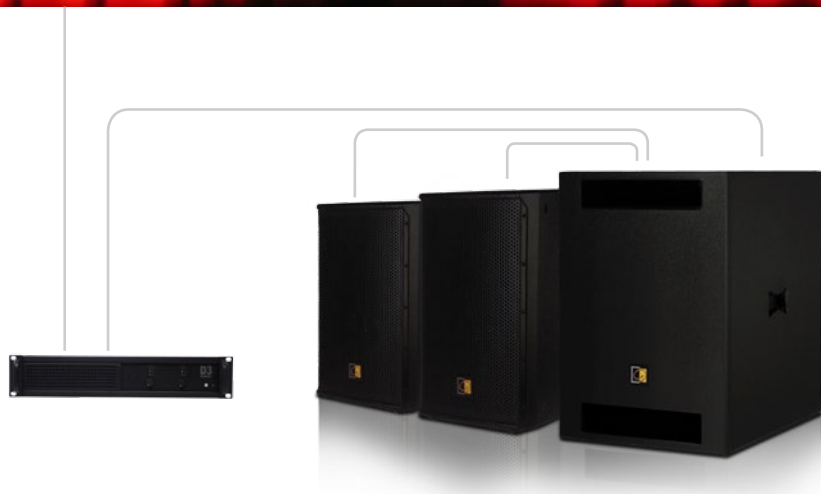

Set Solutions

indoor sets

www.audac.eu